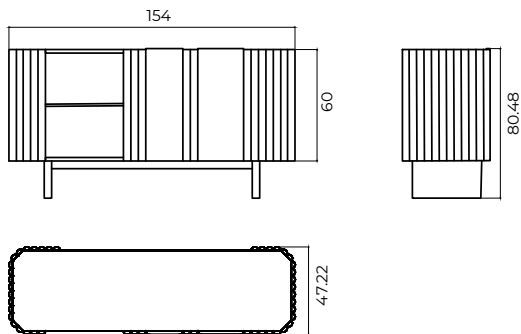

OMNIA TERRA

A special combination of materials and **dynamic design** gives this chest of drawers its peculiar look. This model's clear and memorable forms and its **sophisticated composition** become a true inspiration. Omnia Terra fits in with numerous home styles.

FRONT	MDF veneer with solid oak application
BASE	Veneered MDF
FEET	Wooden feet solid oak