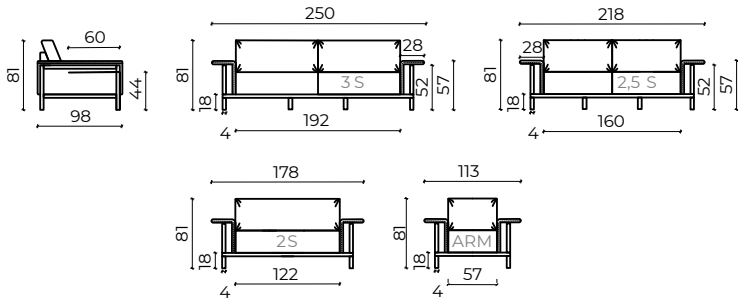

KALON

At first this set seems an impossible combination of **cool elegance**, neat form, extraordinary dynamics of arm rests, and sheer comfort. Kalon stands for **luxury** that suits the style of those who want **simple but effective** shapes in their space.

FRAME	Solid beech wood reinforced with wooden panel element
SUPPORT	Crossed elastic webbing (7 cm)
SEATING	Highly elastic polyurethane HR foam 35/36 and N foam 25/19 in a conflin cover
BACKREST	Highly elastic polyurethane N foam 25/38 in a conflin cover. Back cushions filled with natural feathers and silicone balls
FEET	Oak natur, clear acrylic deep matt
ARMREST	Highly elastic polyurethane N foam 25/38