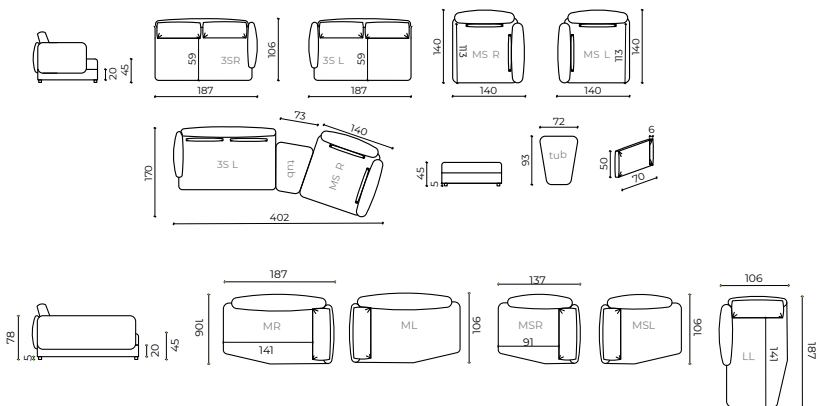

LIWA

Elevate your space with the slightly modified, but well-renowned Liwa. A look that radiates heat and gives a **warm feeling** to your home is one of Liwa's many perks.

FRAME	Solid beech wood reinforced with wooden panel element
SUPPORT	Flat wave springs
SEATING	Highly elastic polyurethane HR foam 35/36, N foam 25/19 pocket springs in a conffin cover
BACKREST	Highly elastic polyurethane HR foam 35/36 in a conffin cover. Back cushions filled with natural feathers and silicone balls
FEET	Wooden stain
ARMREST	Highly elastic polyurethane HR foam 35/36 in a conffin cover

---