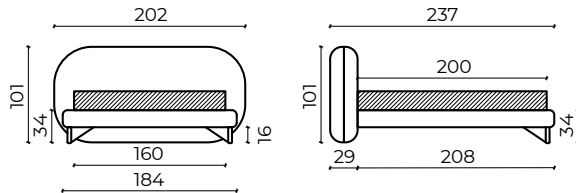

LIWA

Liwa's story goes on in a new form. Liwa is a **comfortable bed** with sophisticated curves which offers serene sleep and adorns your bedroom with its **elegance**. Its design fits into any type of bedroom, giving it a warm and **graceful look**.

FRAME	Solid beech wood reinforced with wooden panel element
FILLING	Highly elastic polyurethane N foam 25/19 in a conflin cover
FEET	Wooden stain, clear acrylic deep matt
SUPPORT	Latoflex frame
BASE	Highly elastic polyurethane N foam 25/38
OPTIONS	Storage box