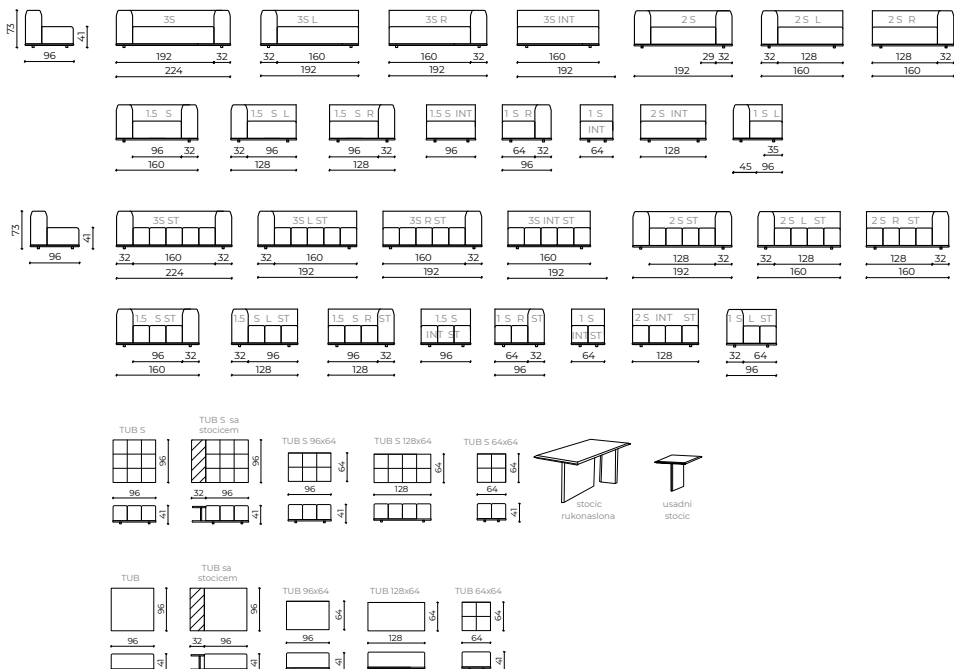

EDEN

Eden set ensures a **heavenly** user experience. Its forms can relax and also provide **comfort while adorning the space**. The sophisticated, modern shapes of Eden make one feel bliss at first sight and can indeed turn your home into a little **piece of heaven**.

FRAME	Solid beech wood reinforced with wooden panel element
SUPPORT	Pocket springs
SEATING	Highly elastic polyurthane HR foam 35/36, N foam 25/19 and N foam 25/38 in a conflin cover
BACKREST	Highly elastic polyurethane N foam 25/19 and foam N 25/38 in a conflin cover
FEET	Oak stain
ARMREST	Highly elastic polyurethane N foam 25/19 and N foam 25/38 in a conflin cover