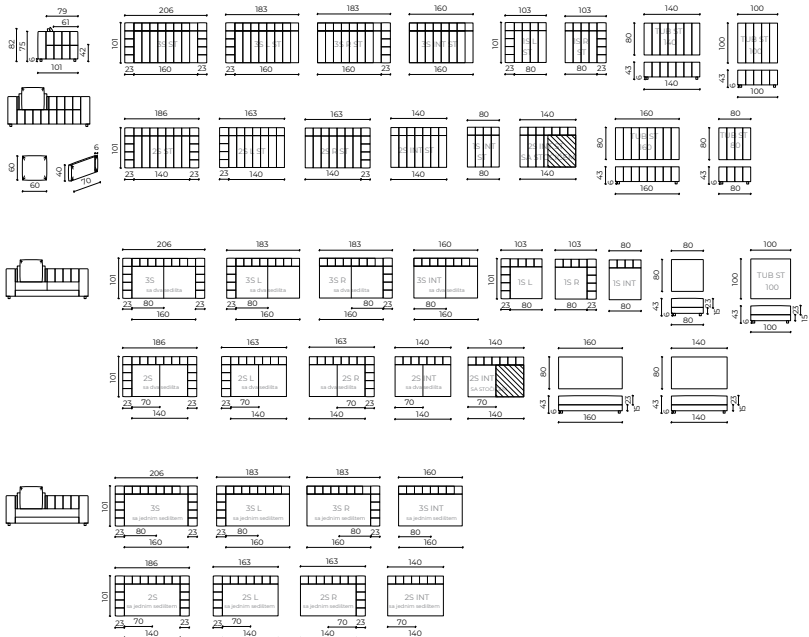

ELORA

As corner sets tend to be stars of a home, it is only of the utmost importance for them to be **comfortable, elegant, and functional**. Elora is one such neat set of refined shapes compatible with a variety of styles.

FRAME	Solid beech wood reinforced with wooden panel element
SUPPORT	Crossed elastic webbing (7 cm)
SEATING	Highly elastic polyurethane HR foam 35/36 and L foam 25/19 in a conffin cover
BACKREST	Highly elastic polyurethane L foam 25/19 and N foam 25/38 in a conffin cover. Back cushions filled with natural feathers and
FEET	Oak stain
ARMREST	Highly elastic polyurethane L foam 25/19 and N foam 25/38 in a conffin cover

---