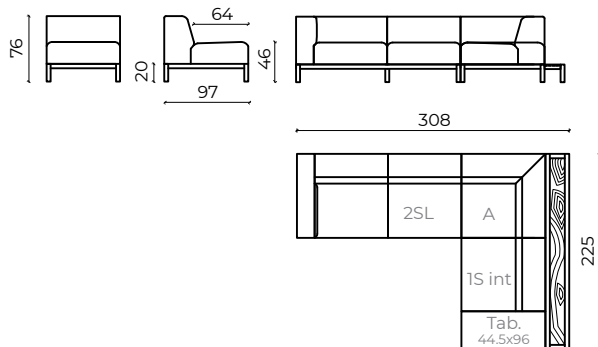

MAJESTIC NATURA

Majestic natura set, with its **smartened-up** design and a new wood frame, ensures compatibility with a wide variety of styles. **Compatibility and comfort** are the main features of this set. Distinctive minimalist design gives the set its **dynamic look**.

FRAME	Solid beech wood reinforced with wooden panel element
SUPPORT	Crossed elastic webbing (7 cm)
SEATING	Highly elastic polyurethane HR foam 35/36 in a conflin cover
BACKREST	Highly elastic polyurethane N foam 25/19 in a conflin cover
FEET	Oak stain, clear acrylic deep matt
ARMREST	Highly elastic polyurethane N foam 25/19 in a conflin cover

---