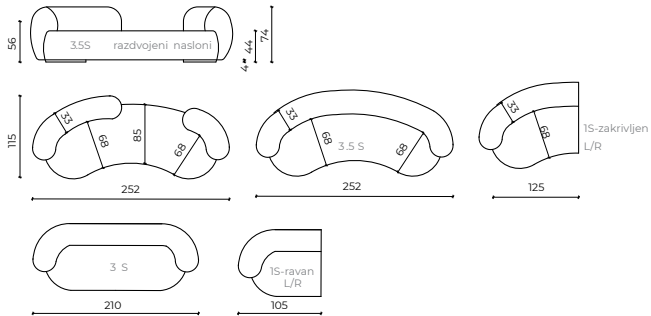

MEDISA

Medisa is a sofa inspired by **nature**, which embodies **sophistication**, a natural look, and harmonious design. Dimensions perfectly fit a smaller modern space. This sofa can give any **space an elegant feel**.

1. ---
2. **FRAME** Solid beech wood reinforced with wooden panel element
3. **SUPPORT** Crossed elastic webbing (7 cm)
4. **SEATING** Highly elastic polyurethane HR foam 35/36 in a conflin cover
5. **BACKREST** Highly elastic polyurethane N foam 25/38 in a conflin cover
6. **FEET** Beech
7. ---